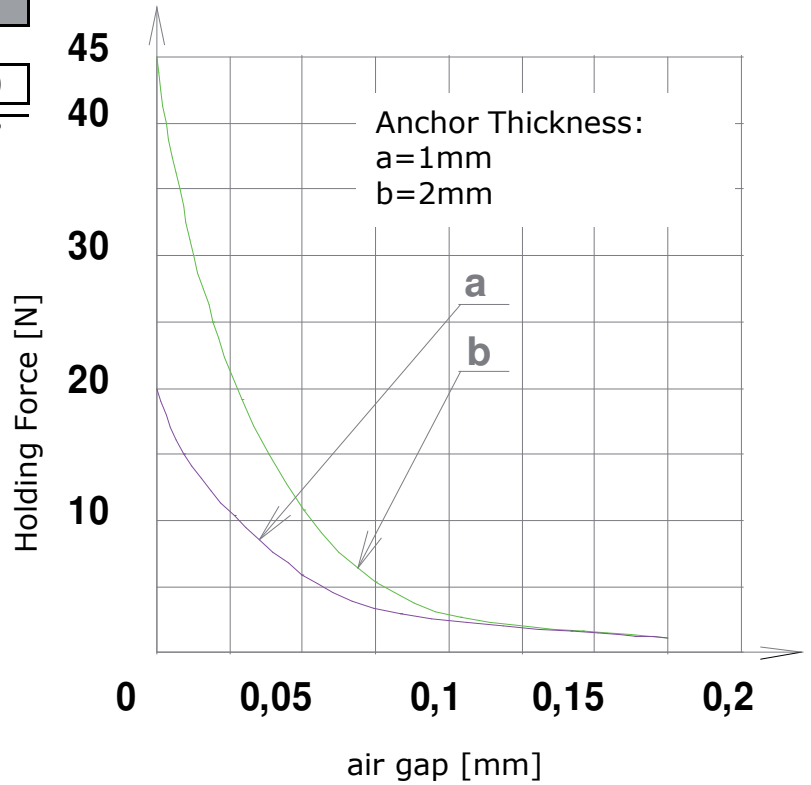

Item no.

4	1	4	0	0	1	0
1	2	3	4	5	6	7

Voltage:

24VDC 4

6 VDC 2

12VDC 3

48VDC 5

Application:

St zn cable 0

Specific Values	
Duty Cycles [sec]	∞ [100%ED]
Power [W]	1,4
Holding Force [N]	45
Anchor Thick. [mm]	2
Weight [KG]	0,017
Sizes [mm]	
A	18
B	11
C	8
D	16,1
E	M3
F	5
G	3
H	6
I	200
J	2
K	1
L	6
M	M3