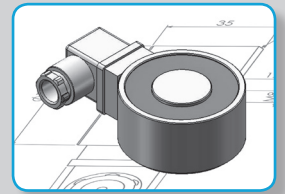

ELECTROMAGNET
Plug Type

Item no.						
4	1	9	2	1	6	5
1	2	3	4	5	6	7
Voltage:						
230VAC		9				
205VDC		8				
110VAC		6				
Application:						
St connector on OD				1		
St connector back side				4		

Specific Values	
Duty Cycles [sec]	∞ [100%ED]
Power [W]	140
Holding Force [N]	40000
Anchor Thick. [mm]	40
Weight [KG]	39
Sizes [mm]	
A	275
B	110
C	130
D	240
E	M24
F	40
G	16
H	166
I	300
J	25
K	3
L	90
M	M8