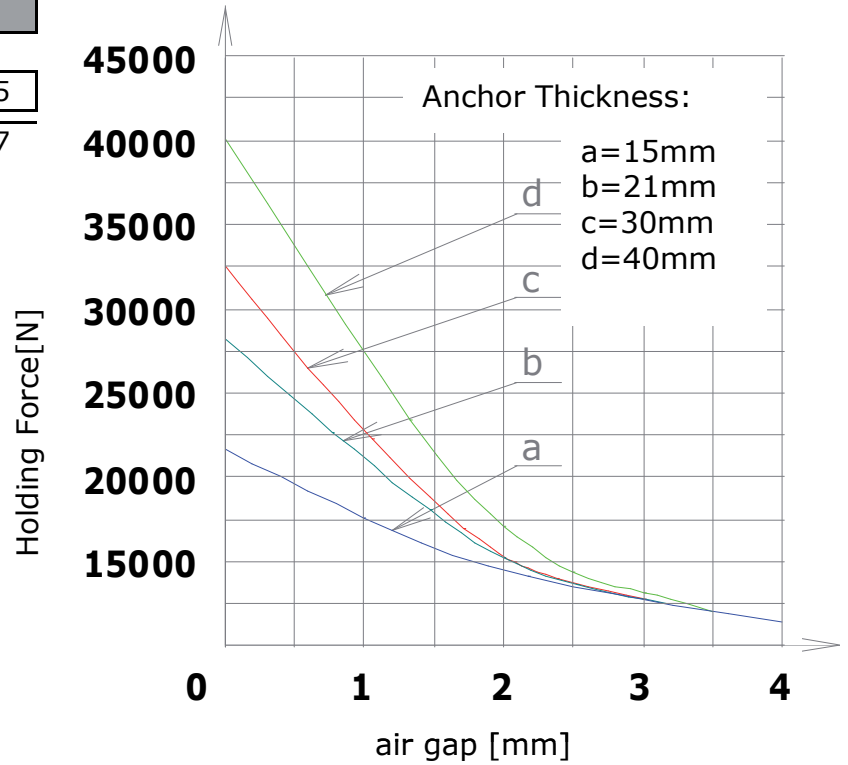

ELECTROMAGNET
Plug Type

Item no.						
4	1	9	2	1	6	5
1	2	3	4	5	6	7
Voltage:						
230VAC		9				
205VDC		8				
110VAC		6				
Application:						
St connector on OD				1		
St connector back side				4		

Specific Values	
Duty Cycles [sec]	∞ [100%ED]
Power [W]	140
Holding Force [N]	40000
Anchor Thick. [mm]	40
Weight [KG]	39
Sizes [mm]	
A	275
B	110
C	130
D	240
E	M24
F	40
G	16
H	166
I	300
J	25
K	3
L	90
M	M8