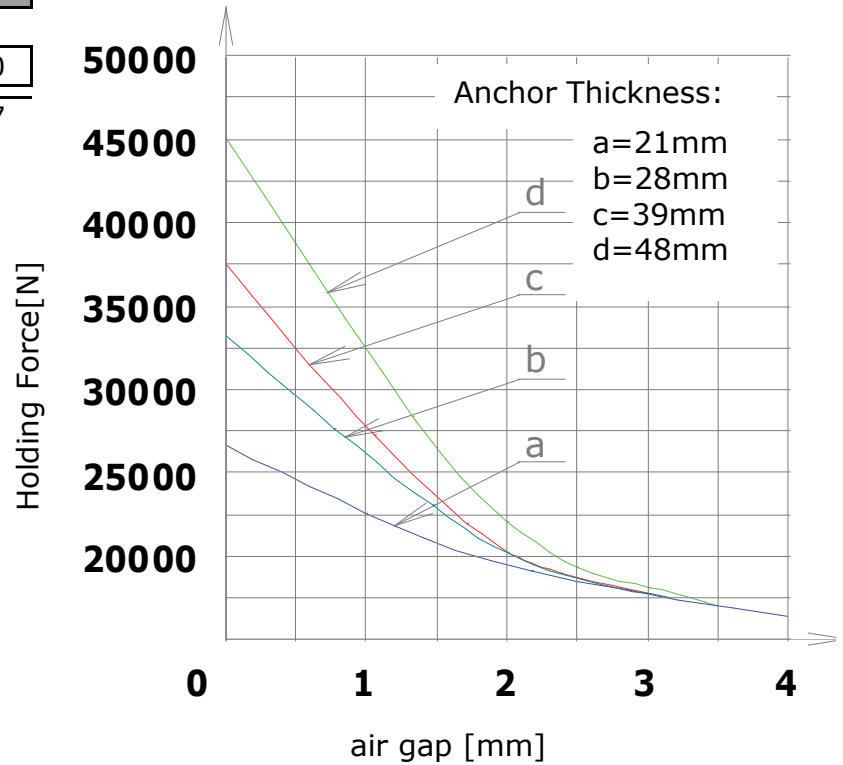

**ELECTROMAGNET**  
Plug Type

Item no.						
4	1	9	3	1	7	0
1	2	3	4	5	6	7
Voltage:						
230VAC		9				
205VDC		8				
110VAC		6				
Application:						
St connector on OD				1		
St connector back side						4

Specific Values	
Duty Cycles [sec]	∞ [100%ED]
Power [W]	140
Holding Force [N]	45000
Anchor Thick. [mm]	48
Weight [KG]	58
Sizes [mm]	
A	300
B	130
C	140
D	255
E	M24
F	40
G	20
H	170
I	300
J	28
K	3
L	105
M	M8