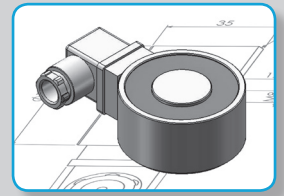

**ELECTROMAGNET**  
Plug Type

Item no.						
4	1	9	3	1	7	0
1	2	3	4	5	6	7
Voltage:						
230VAC		9				
205VDC		8				
110VAC		6				
Application:						
St connector on OD				1		
St connector back side						4

Specific Values	
Duty Cycles [sec]	∞ [100%ED]
Power [W]	140
Holding Force [N]	45000
Anchor Thick. [mm]	48
Weight [KG]	58
Sizes [mm]	
A	300
B	130
C	140
D	255
E	M24
F	40
G	20
H	170
I	300
J	28
K	3
L	105
M	M8